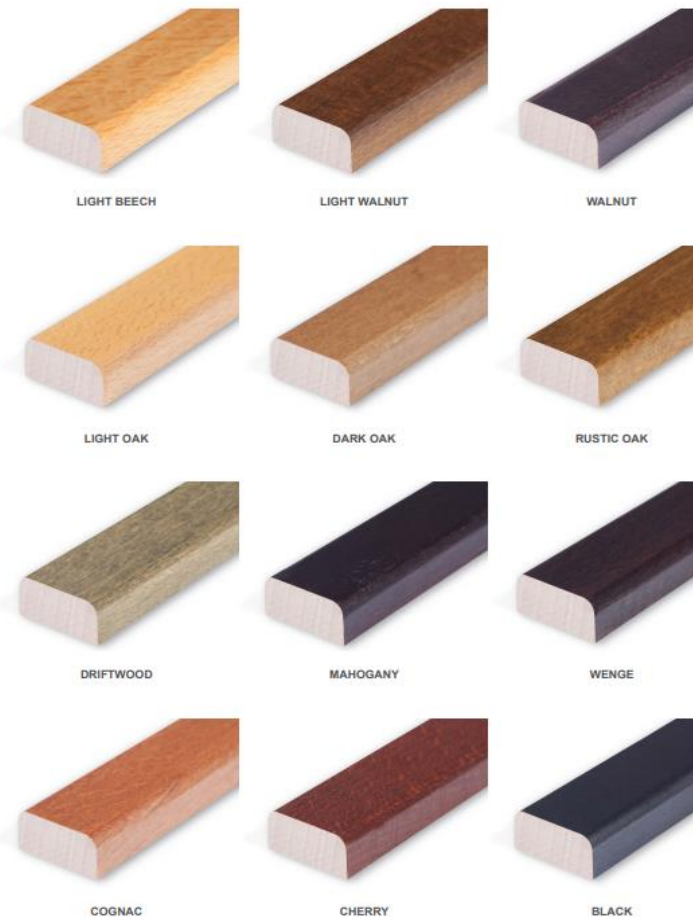

Joy High Chair

Specifications

SKU	600-924
Height (mm)	1040
Width (mm)	530
Depth (mm)	610
Seat Height (mm)	750
QTY Per Pallet	6
Weight	12Kg
MOQ	10
Material	Beechwood

FRAME FINISHES

VENETO FAUX LEATHERS

AVAILABLE
RAW

**FINISHED
TO ORDER**

Veneto
FAUX
LEATHER